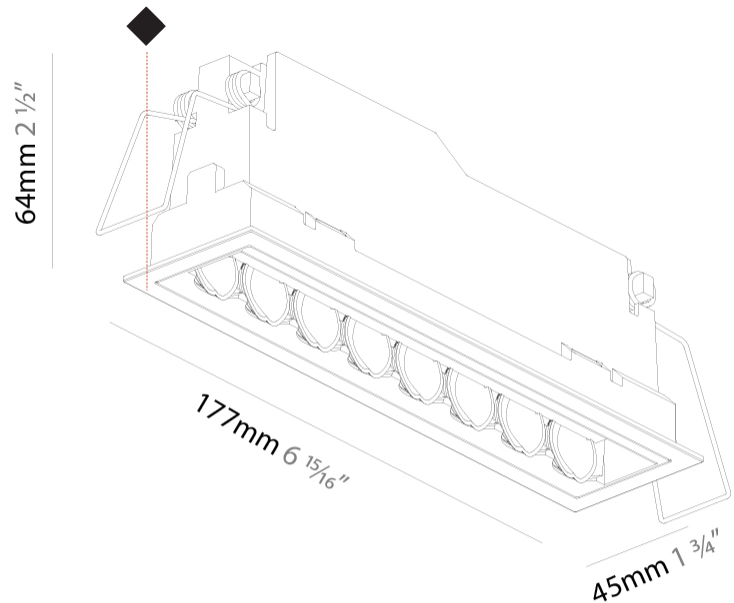

GENERAL

Series: Magiq Hollow Wallwash
Subseries: Magiq Hollow Wallwash
Brand: Prolicht
Division: Architectural
Mounting Type: Recessed
Mounting Location: Ceiling
Subcategory: Wallwash

PHYSICAL

Shape: Rectangle
Length (mm): 177
Length (in): 6 ¹⁵ / ₁₆
Width (mm): 45
Width (in): 1 ³ / ₄
Height (mm): 64
Height (in): 2 ¹ / ₂
Ceiling Thickness (mm): 5 - 30
Ceiling Thickness (in): 1/16 - 1 ³ / ₁₆
Min. Recessing Depth (mm): 100
Min. Recessing Depth (in): 3 ¹⁵ / ₁₆
Light Distribution: Downlight
Fixture Finish: SSR / BKV / CWI / CRY / HAB / UFT / ITA / RUA / FTG / MYG / LOD / PUS / FRO / FUP / KIA / POP / BLS / SPG / MEY / GOH / GUM / CHC / COM / ABZ / JAG / OBR / MOS / ROR
Fixture Material: Aluminum Die Cast
Cut-out Measurements: 170mm / 6 11/16" x 38mm / 1 1/2"

OPTICAL

RATINGS AND CERTIFICATIONS

Certified By: CSA Certified to UL and CSA Standards
IP rating: IP20

100mm
3 ¹⁵/₁₆"

5 - 30 mm
³/₁₆" - 1 ³/₁₆"

170mm x 38mm
6 ¹¹/₁₆" x 1 ¹/₂"

MAGIQ HOLLOW WALLWASH RECESSED

A35582-

Shape: Rectangle
 Length (mm): 177
 Length (in): 6 ¹⁵/₁₆
 Width (mm): 45
 Width (in): 1 ³/₄
 Height (mm): 64
 Height (in): 2 ¹/₂
 Ceiling Thickness (mm): 5 - 30
 Min. Recessing Depth (mm): 100
 Min. Recessing Depth (in): 3 ¹⁵/₁₆
 Light Distribution: Downlight
 Weight (kg): 0.395
 Weight (lbs): 0.87
 Fixture Finish: SSR / BKV / CWI / CRY / HAB / UFT / ITA / RUA / FTG / MYG / LOD / PUS / FRO / FUP / KIA / POP / BLS / SPG / MEY / GOH / GUM / CHC / COM / ABZ / JAG / OBR / MOS / ROR
 Holder Finish: WHI / BLK
 Fixture Material: Aluminum Die Cast